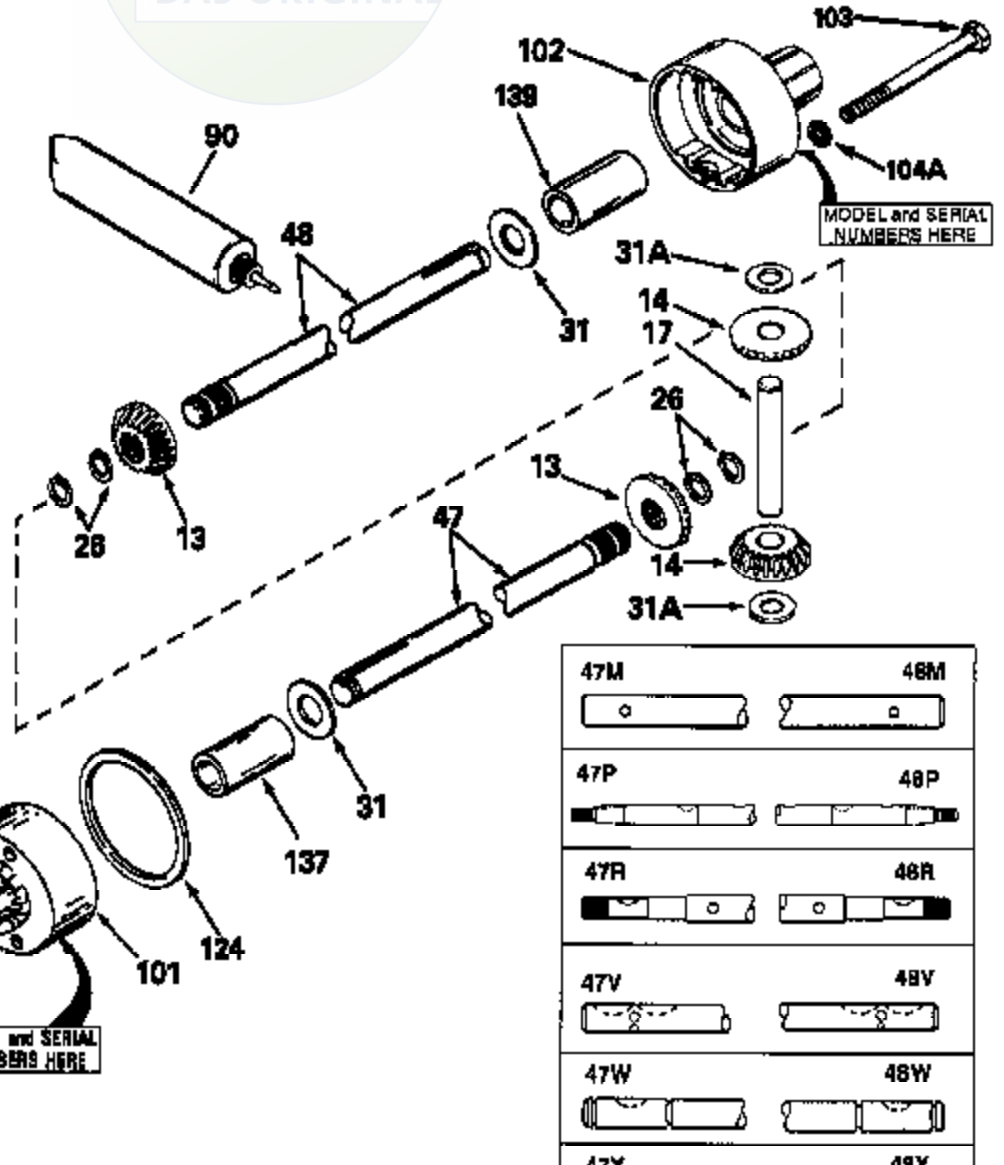

# JOIST

SICHER IST DAS:  
DAS ORIGINAL

47	48
47A	48A
47B	48B
47C	48C
47D	48D
47E	48E
47H	48H
47L	48L

47M	48M
47P	48P
47R	48R
47V	48V
47W	48W
47X	48X

Ref #	Part Number	Qty	Description
13	778067		Gear, Bevel (16 teeth)
14	778068		Gear, Pinion (16 teeth)
17	786040		Pin, Drive
26	788038		Ring, Retaining
31	780001		Washer (3/4" ID x 1-1/2" OD x 1/16" t hick)
31A	780096		Washer, Thrust
47D	774149		Axle (8-27/32" long)
48D	774150		Axle (13-23/32" long)
82	786043		Sprocket. No Teeth 54. O.D. 8.823
82	786051		Sprocket. No Teeth 60. O.D. 9.841
82	786070		Sprocket. No Teeth 48. O.D. 7.920
82	786041A		Sprocket. No Teeth 45. O.D. 7.389
82	786042	100-120	Sprocket. No Teeth 40. O.D. 6.650
90	788067B	Peerless	Grease (32 oz. bottle Bentonite greas e)
101	774073		Differential Carrier Hsg (Incl. 137)
102	774073		Differential Carrier Hsg (Incl. 139)
103	792041		Screw, 5/16-18 x 3-3/4"
104A	792061		Washer, Flat, 5/16"
104	792042		Nut, Lock, 5/16-18 (Use as required)
137	780077		Bushing (3/4" ID x 1-1/16" OD x 2-1/1 6" long)
139	780077		Bushing (3/4 ID x 1-1/16" OD x 2-1/16 " long)